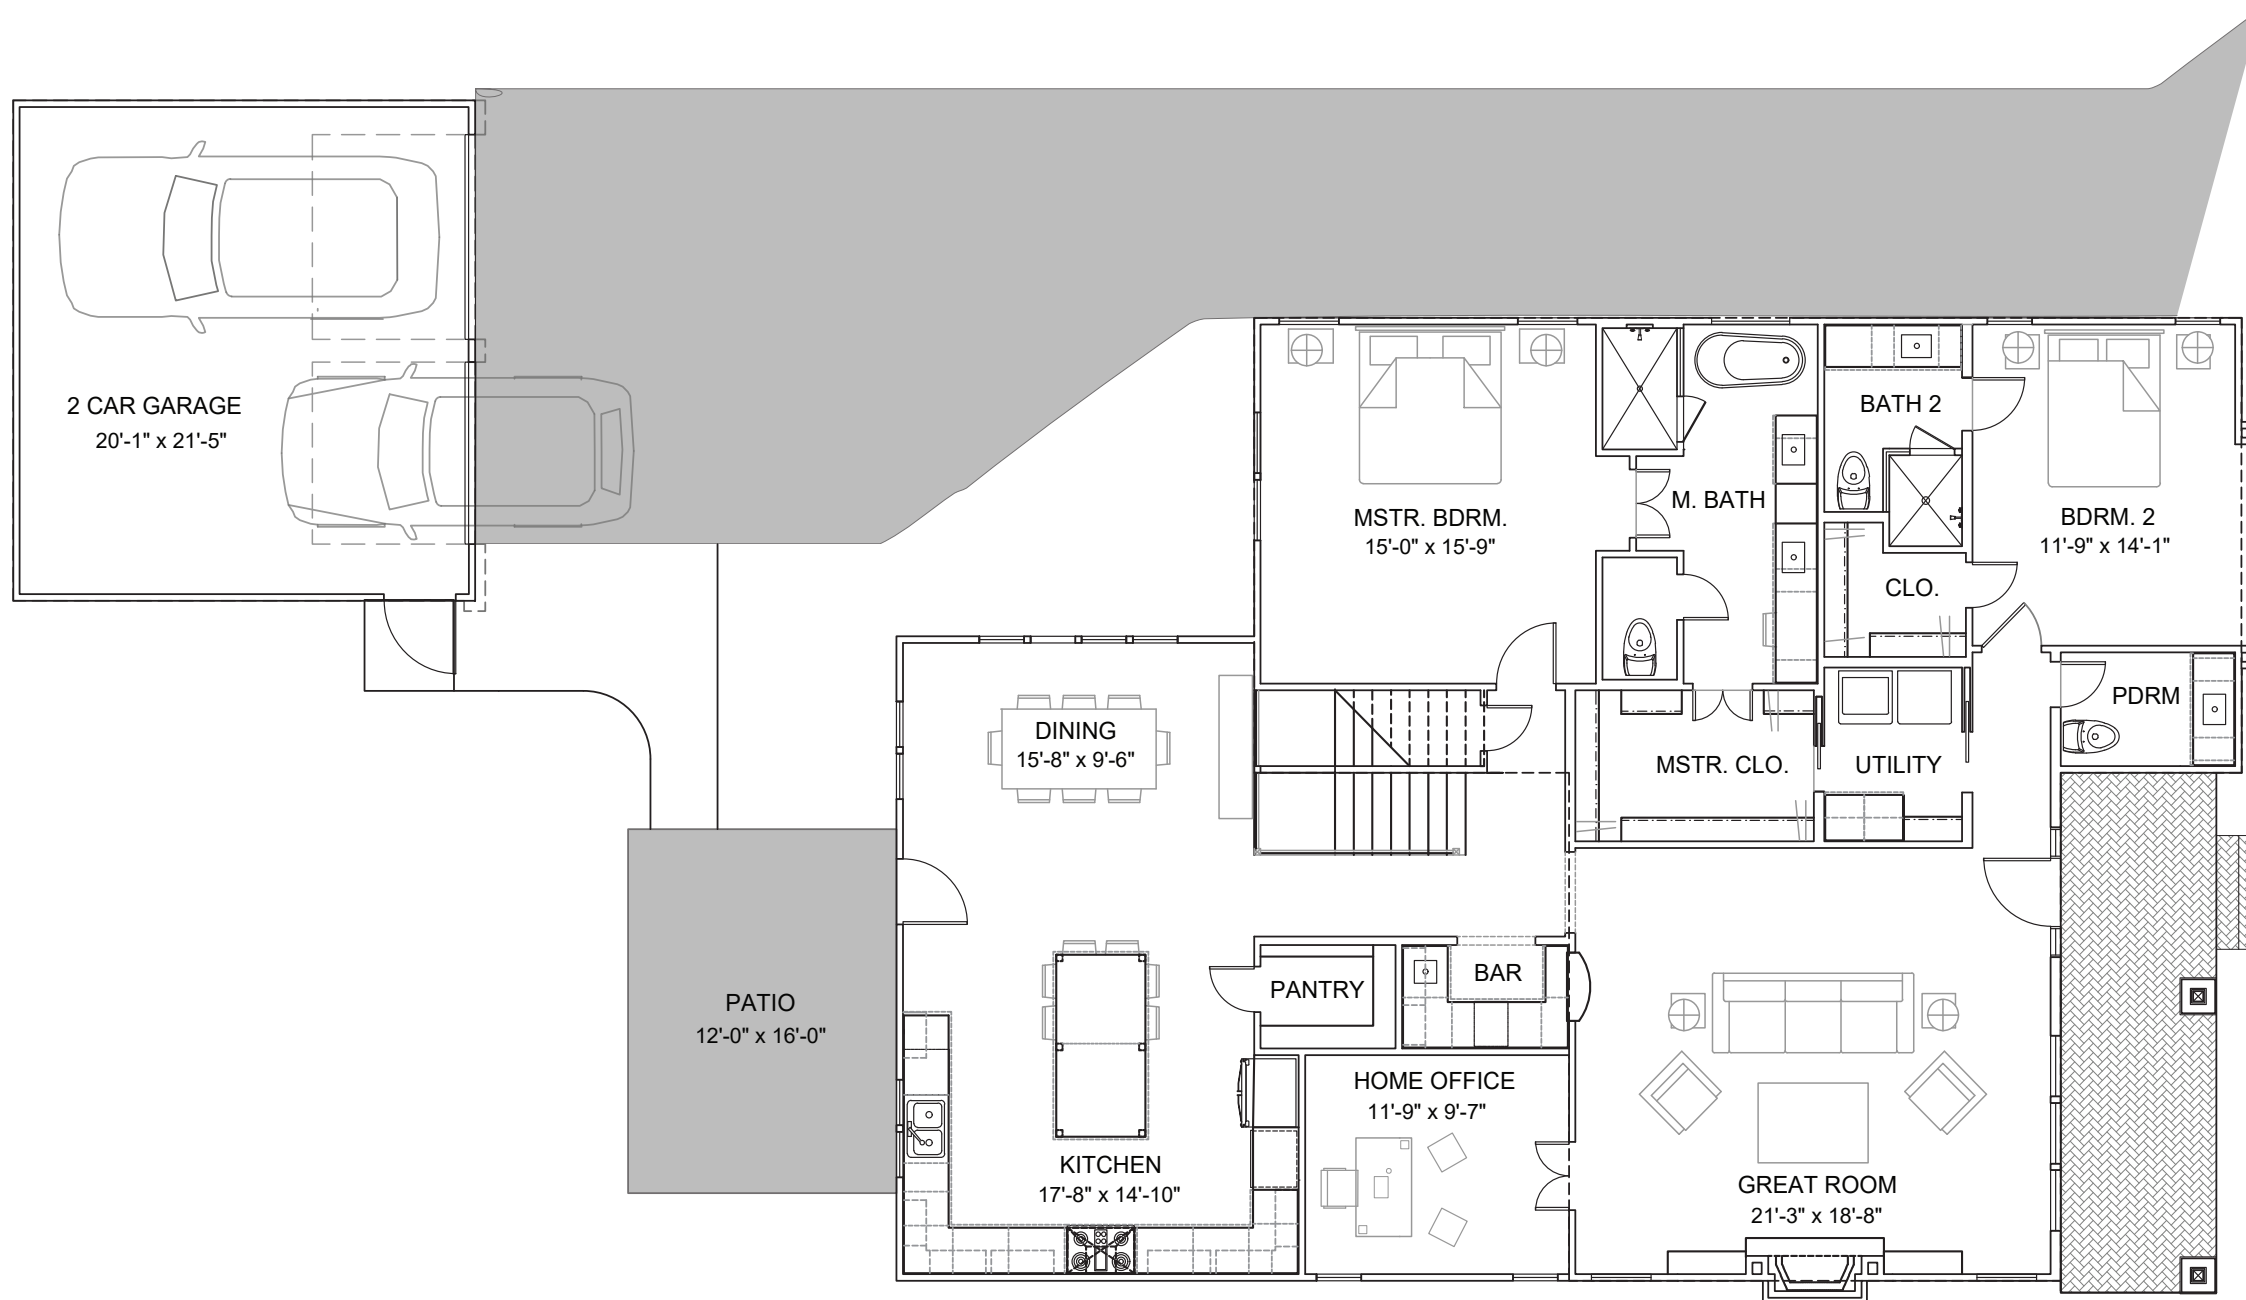

PARKSIDE

7111 Parkside Place

- Luxurious master suite on first floor
- High ceilings
- Two-car garage
- Private backyard
- Energy efficient
- Private park access

5
BEDS

4.5
BATHS

3,390
SF

1ST FLOOR LIVING
2,158 SQ. FT

Alamo Heights Area
7111 Parkside Place
San Antonio, TX 78209
210-588-9215

PARKSIDE

7111 Parkside Place

- Luxurious master suite on first floor
- High ceilings
- Two-car garage
- Private backyard
- Energy efficient
- Private park access

5
BEDS

4.5
BATHS

3,390
SF

2ND FLOOR LIVING
1,232 SQ. FT.

Alamo Heights Area
7111 Parkside Place
San Antonio, TX 78209
210-588-9215