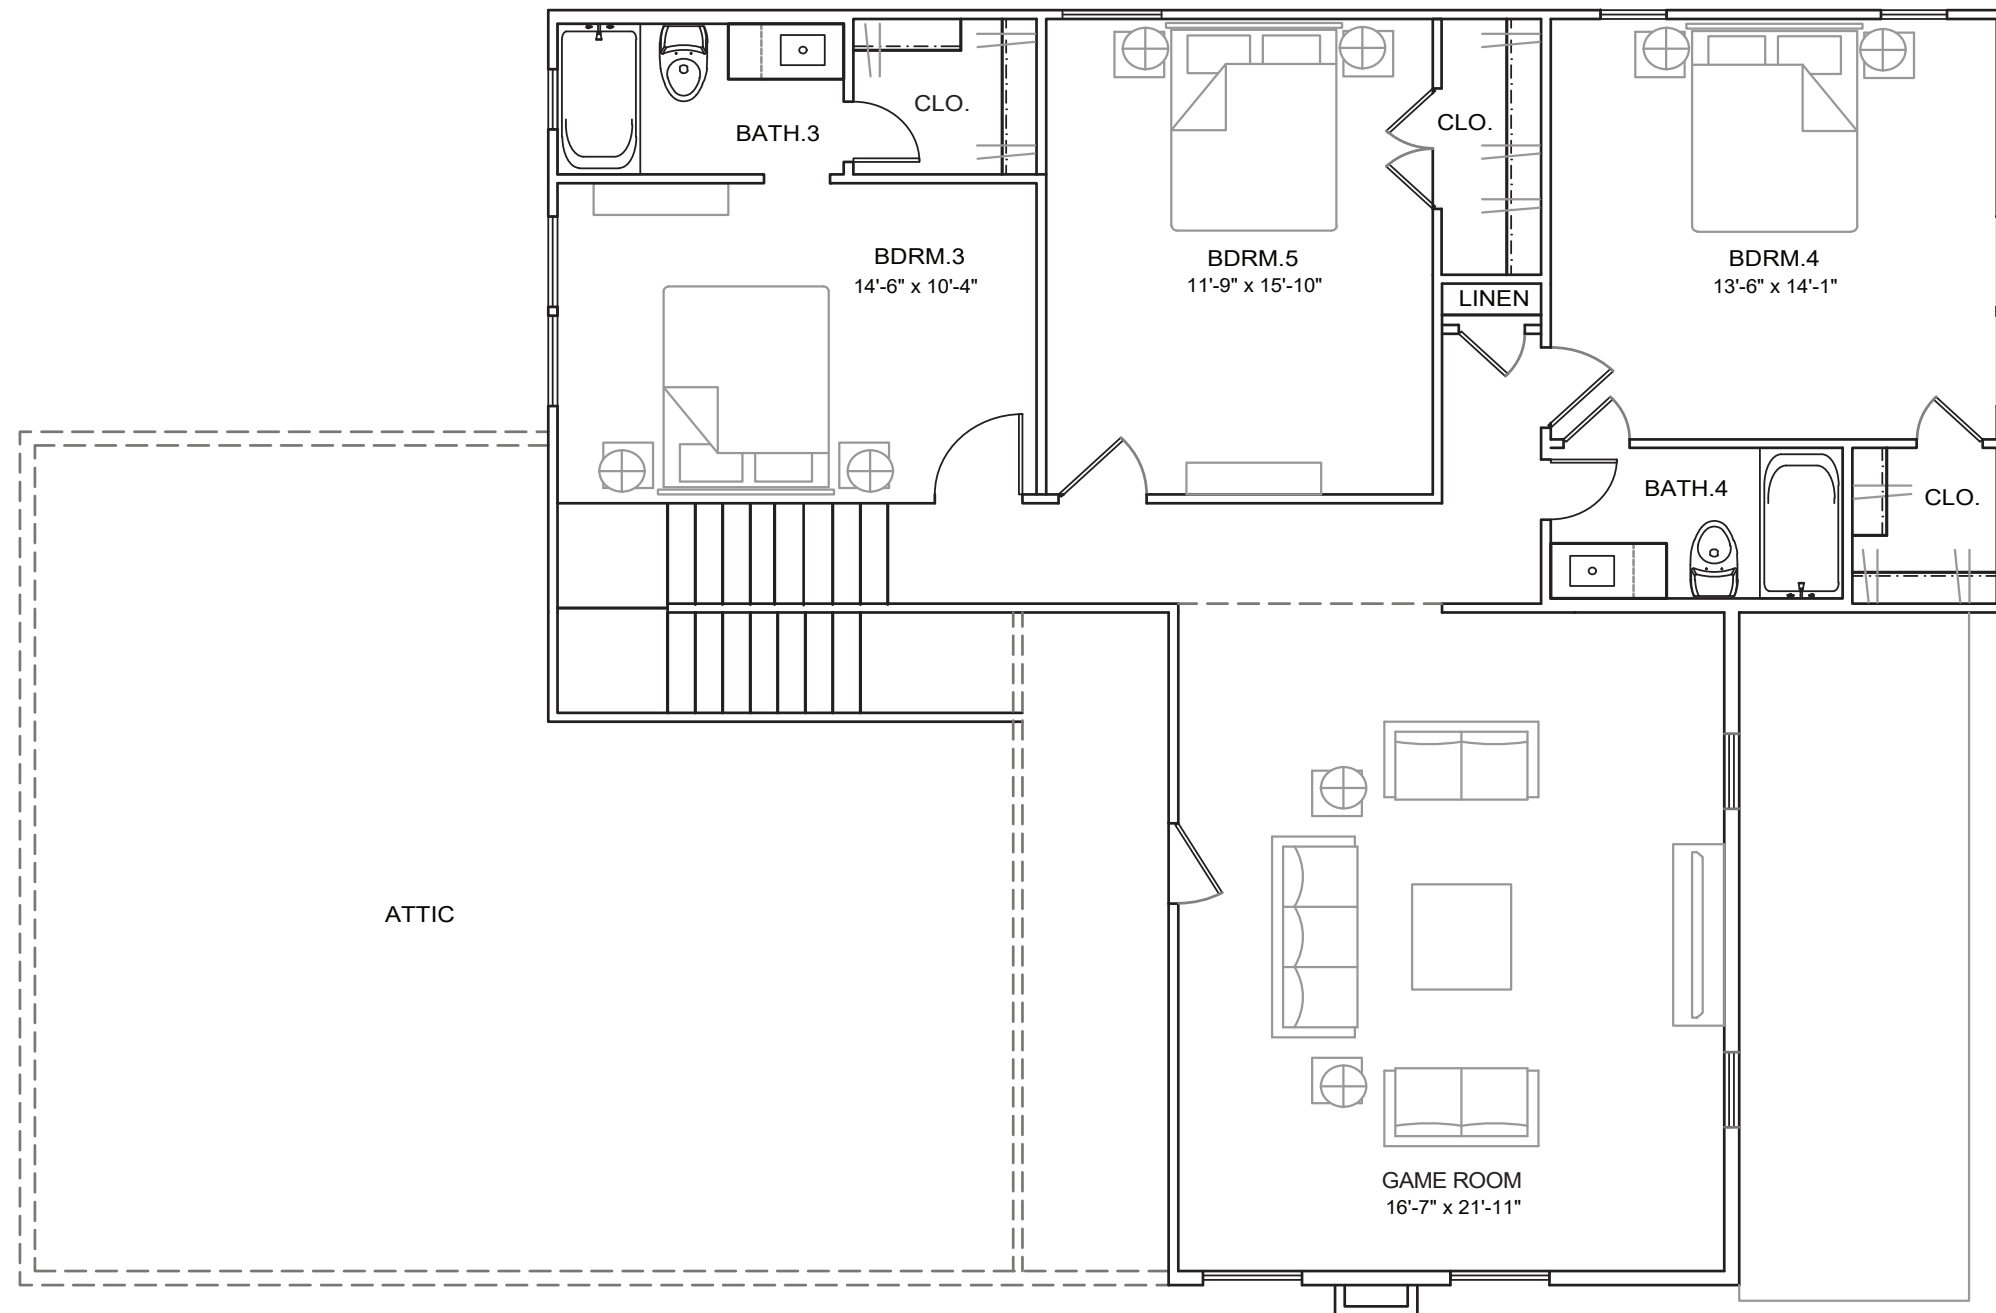

PARKSIDE

7111 Parkside Place

- Luxurious master suite on first floor
- High ceilings
- Two-car garage
- Private backyard
- Energy efficient
- Private park access

5
BEDS

4.5
BATHS

3,390
SF

1ST FLOOR LIVING
2,158 SQ. FT

Alamo Heights Area
7111 Parkside Place
San Antonio, TX 78209
210-588-9215

PARKSIDE

7111 Parkside Place

- Luxurious master suite on first floor
- High ceilings
- Two-car garage
- Private backyard
- Energy efficient
- Private park access

5
BEDS

4.5
BATHS

3,390
SF

2ND FLOOR LIVING
1,232 SQ. FT.

Alamo Heights Area
7111 Parkside Place
San Antonio, TX 78209
210-588-9215