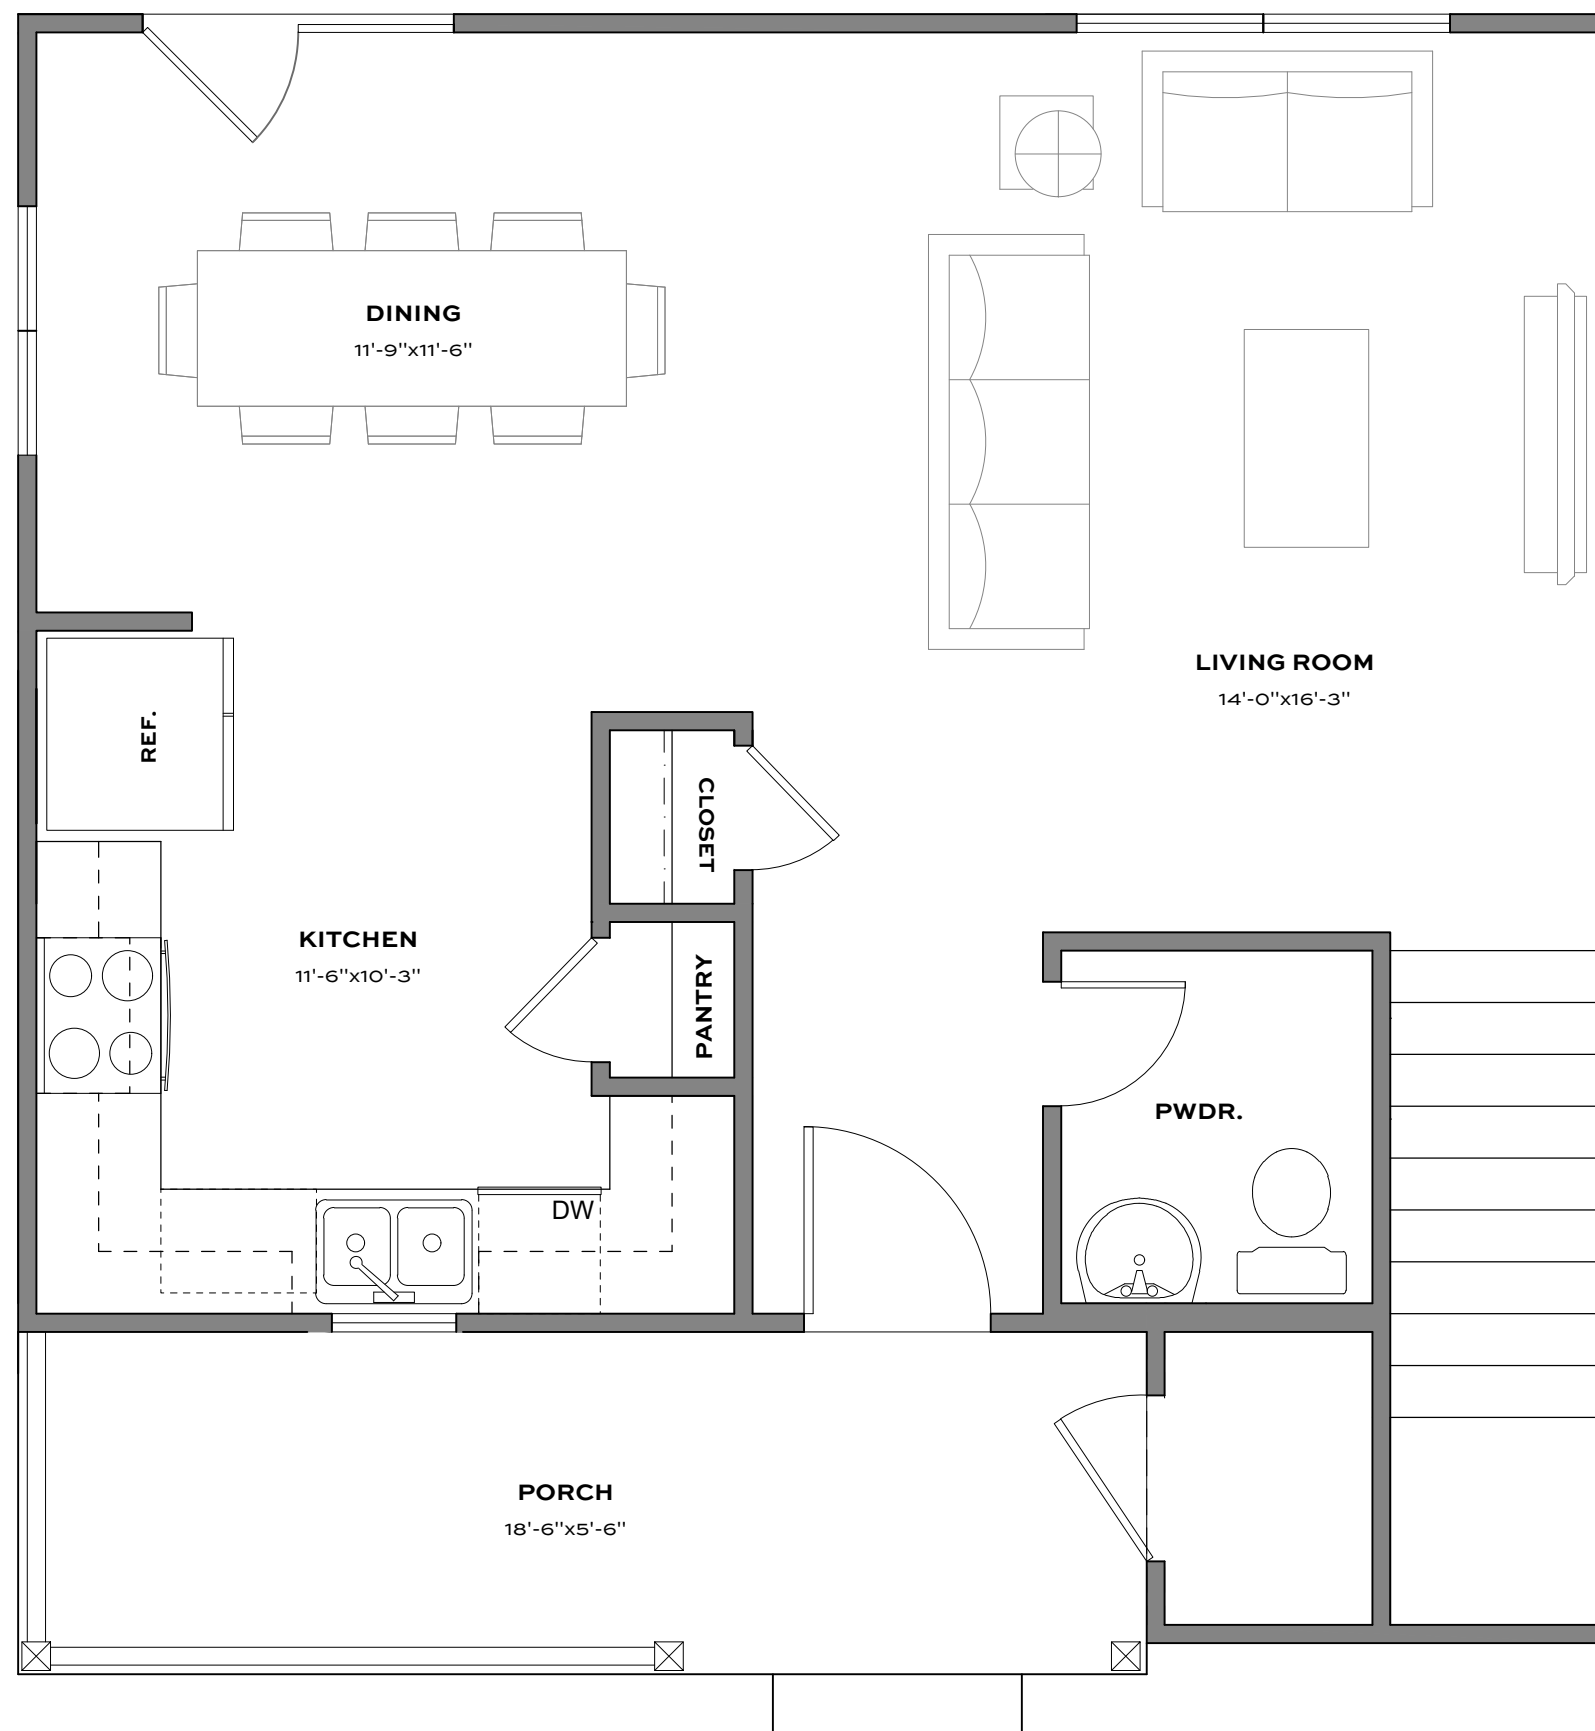

EAST VILLAGE ON OLIVE

914 North Olive Street #301

- Front Porch
- Private Yard
- Stainless Steel Appliances
- Wood Look Tile
- Quartz Countertops

3
BEDS

2.5
BATHS

1,218
SF

First Floor

East Village on Olive
San Antonio, TX 78202
210-588-9215

EAST VILLAGE ON OLIVE

914 North Olive Street #301

- Front Porch
- Private Yard
- Stainless Steel Appliances
- Wood Look Tile
- Quartz Countertops

3
BEDS

2.5
BATHS

1,218
SF

Second Floor

East Village on Olive
San Antonio, TX 78202
210-588-9215