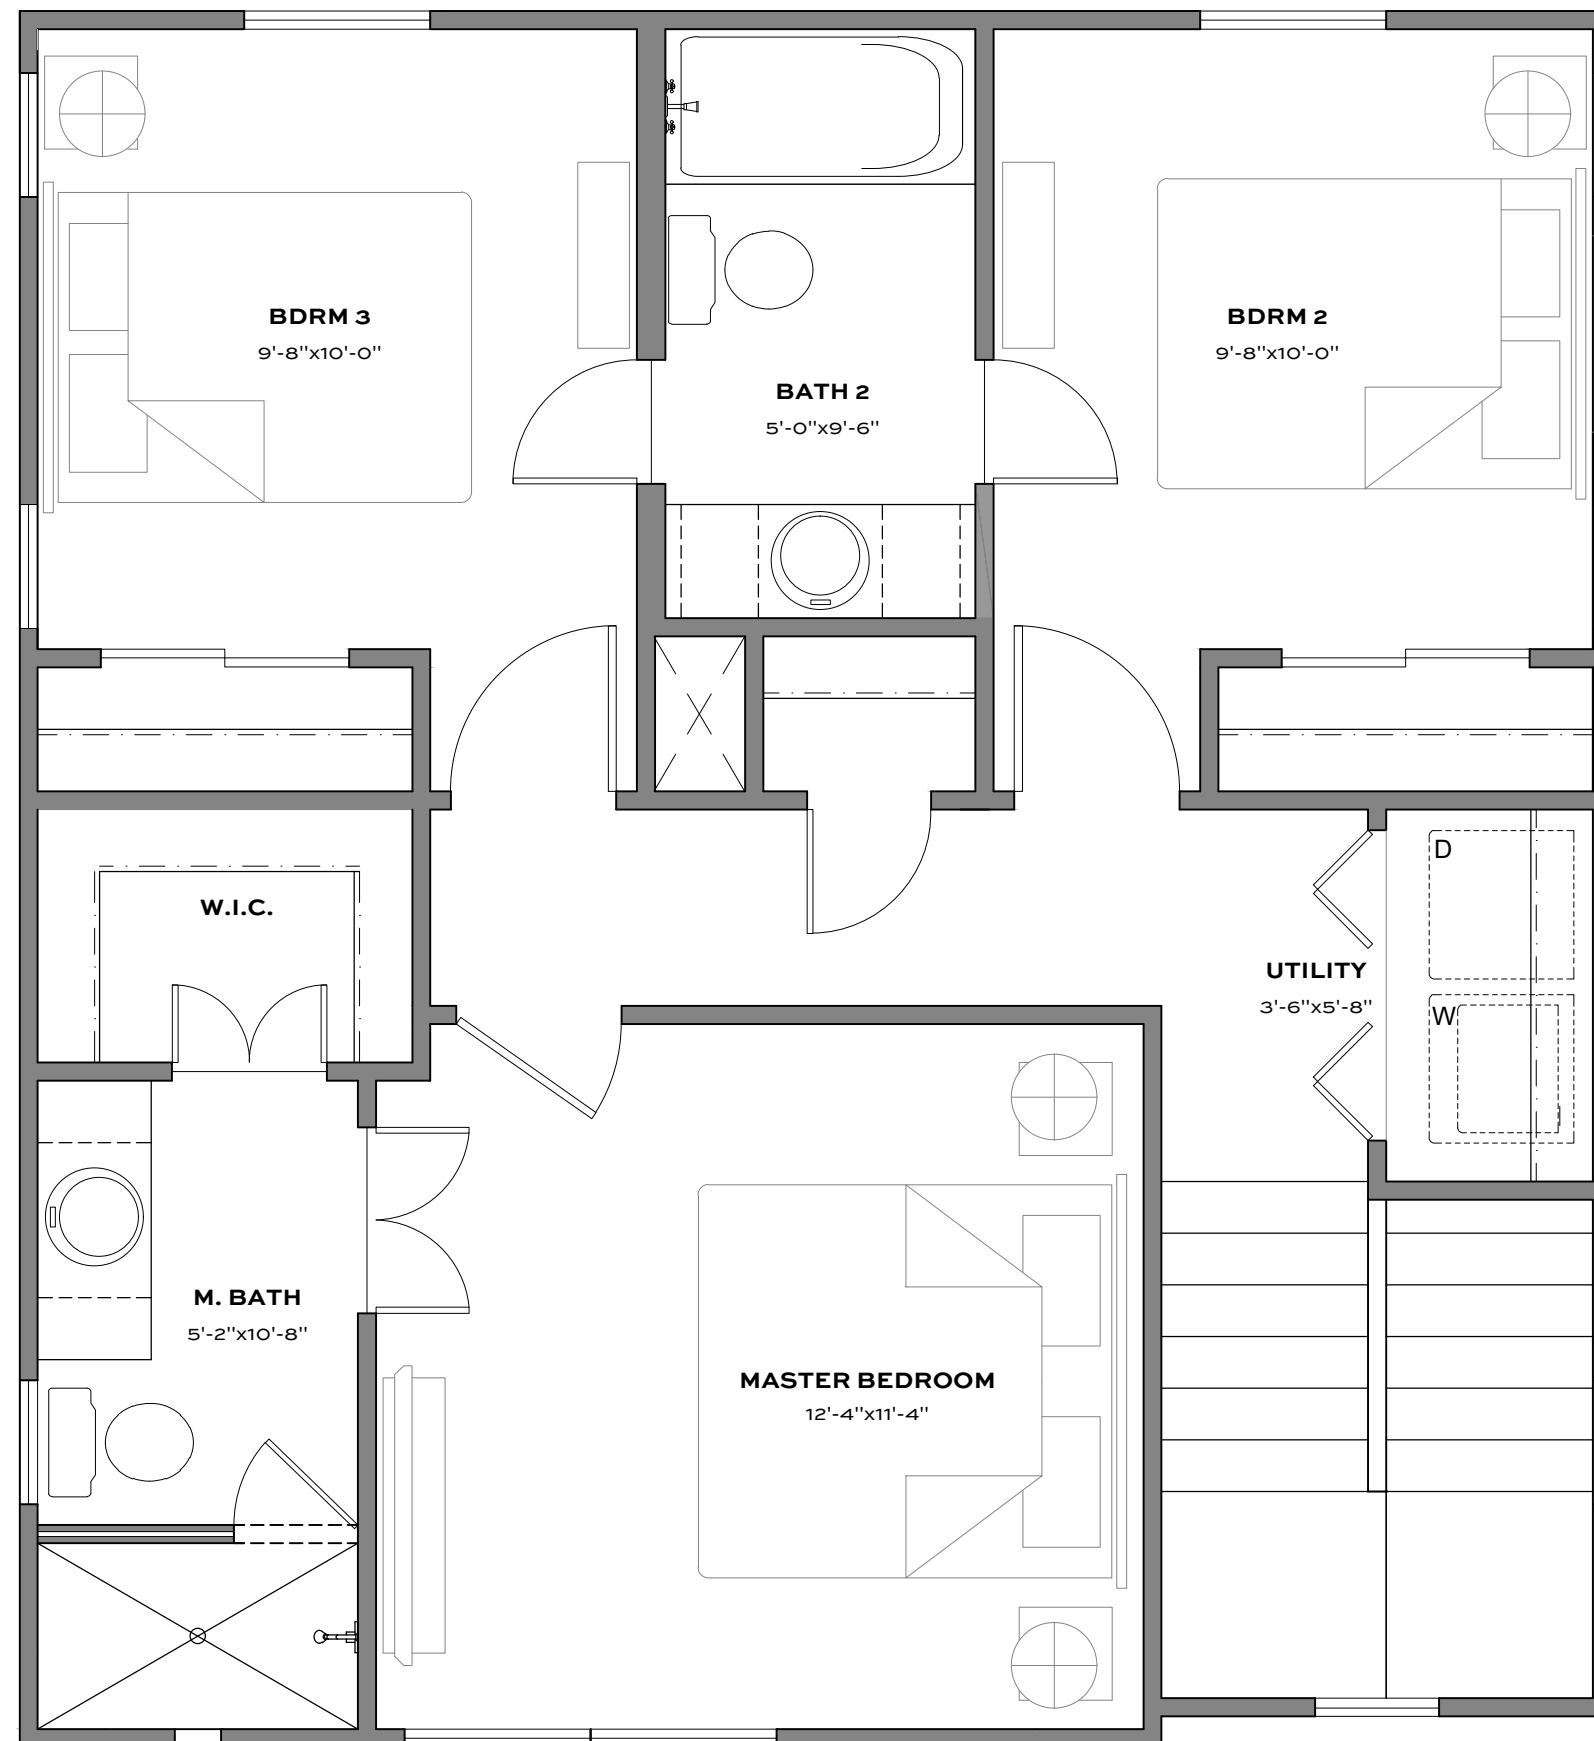

EAST VILLAGE ON OLIVE

914 North Olive Street #301

- Front Porch
- Private Yard
- Stainless Steel Appliances
- Wood Look Tile
- Quartz Countertops

3
BEDS

2.5
BATHS

1,218
SF

Second Floor

East Village on Olive
San Antonio, TX 78202
210-588-9215