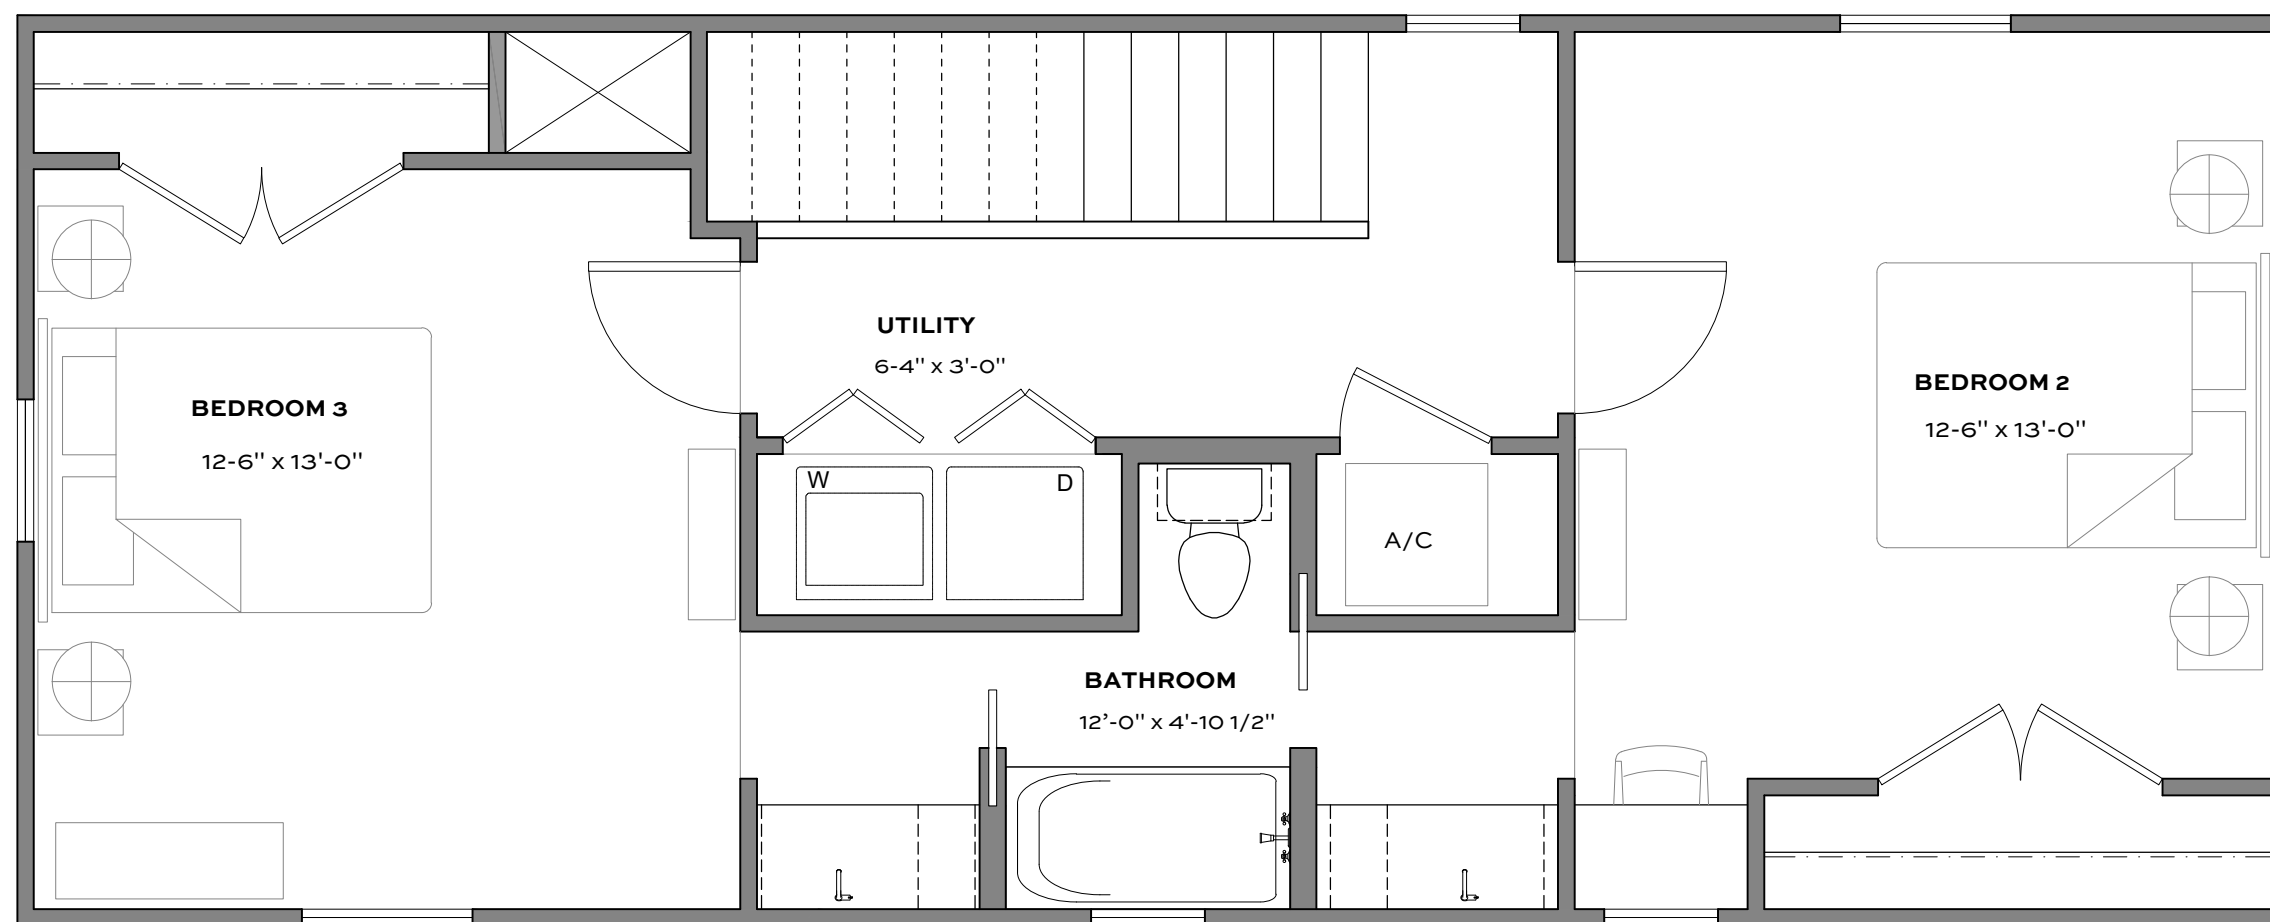

EAST VILLAGE ON OLIVE

922 North Olive Street

- Covered Front Porch
- Private Yard
- Stainless Steel Appliances
- Wood Look Tile
- Quartz Countertops

3
BEDS

2.5
BATHS

1,530
SF

East Village on Olive
San Antonio, TX 78202
210-588-9215