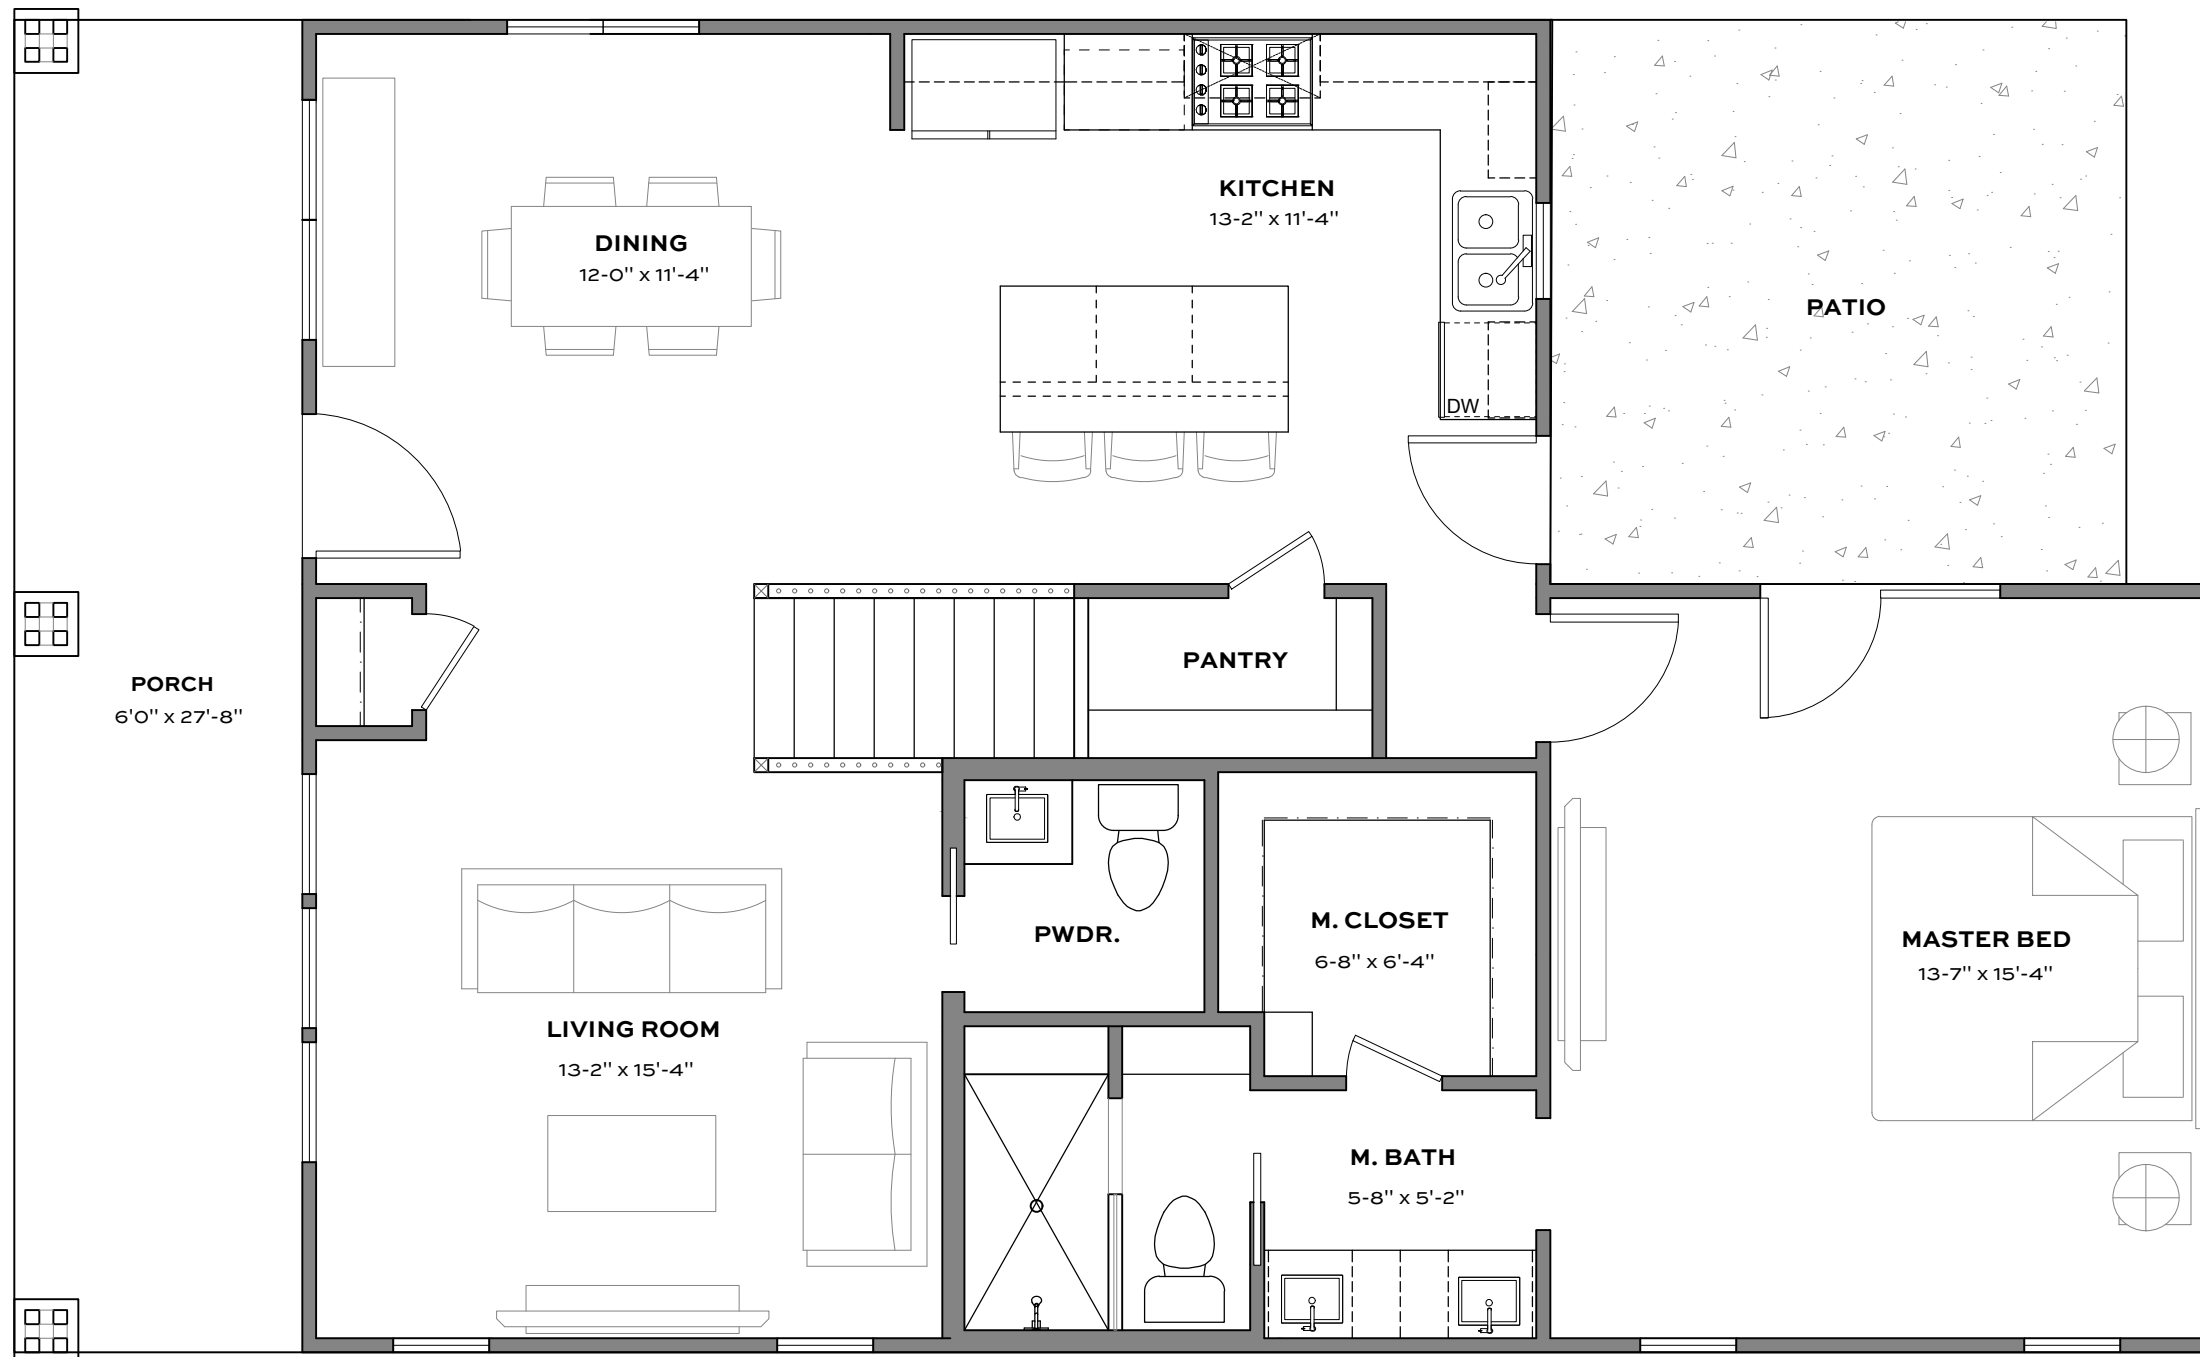

EAST VILLAGE

ON OLIVE

922 North Olive Street

- Covered Front Porch
- Private Yard
- Stainless Steel Appliances
- Wood Look Tile
- Quartz Countertops

3
BEDS

2.5
BATHS

1,530
SF

East Village on Olive
San Antonio, TX 78202
210-588-9215

The information provided through the marketing materials is preliminary in nature. Changes may be made to the project including but not limited to the design, floorplans, unit sizes, amenities, and pricing. The marketing plans may also contain upgrades.